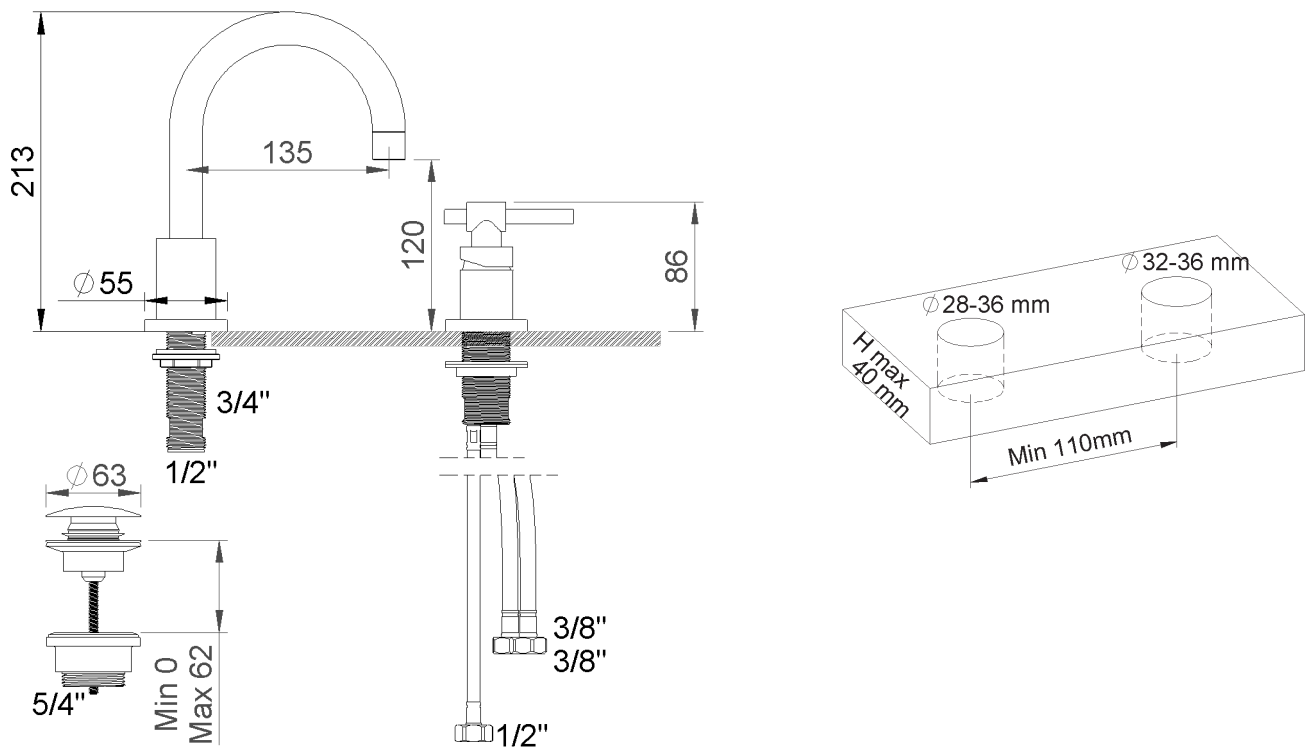

PRODUCT TECHNICAL SHEET

Collection : **DYNAMIC**

Ref. : **4527.--.45**

Mitigeur de lavabo 2 trous, avec vidage push-up

2-gats ééngreeps wastafelmengkraan, met push-up lediging

2-hole single-lever washbasin mixer, with push-up waste

Picture

Product details

Flow at 3 bar : 7,0 l/min

Internal mechanism : Mixer ceramic cartridge (90°)

Technical drawing

RB0.V02